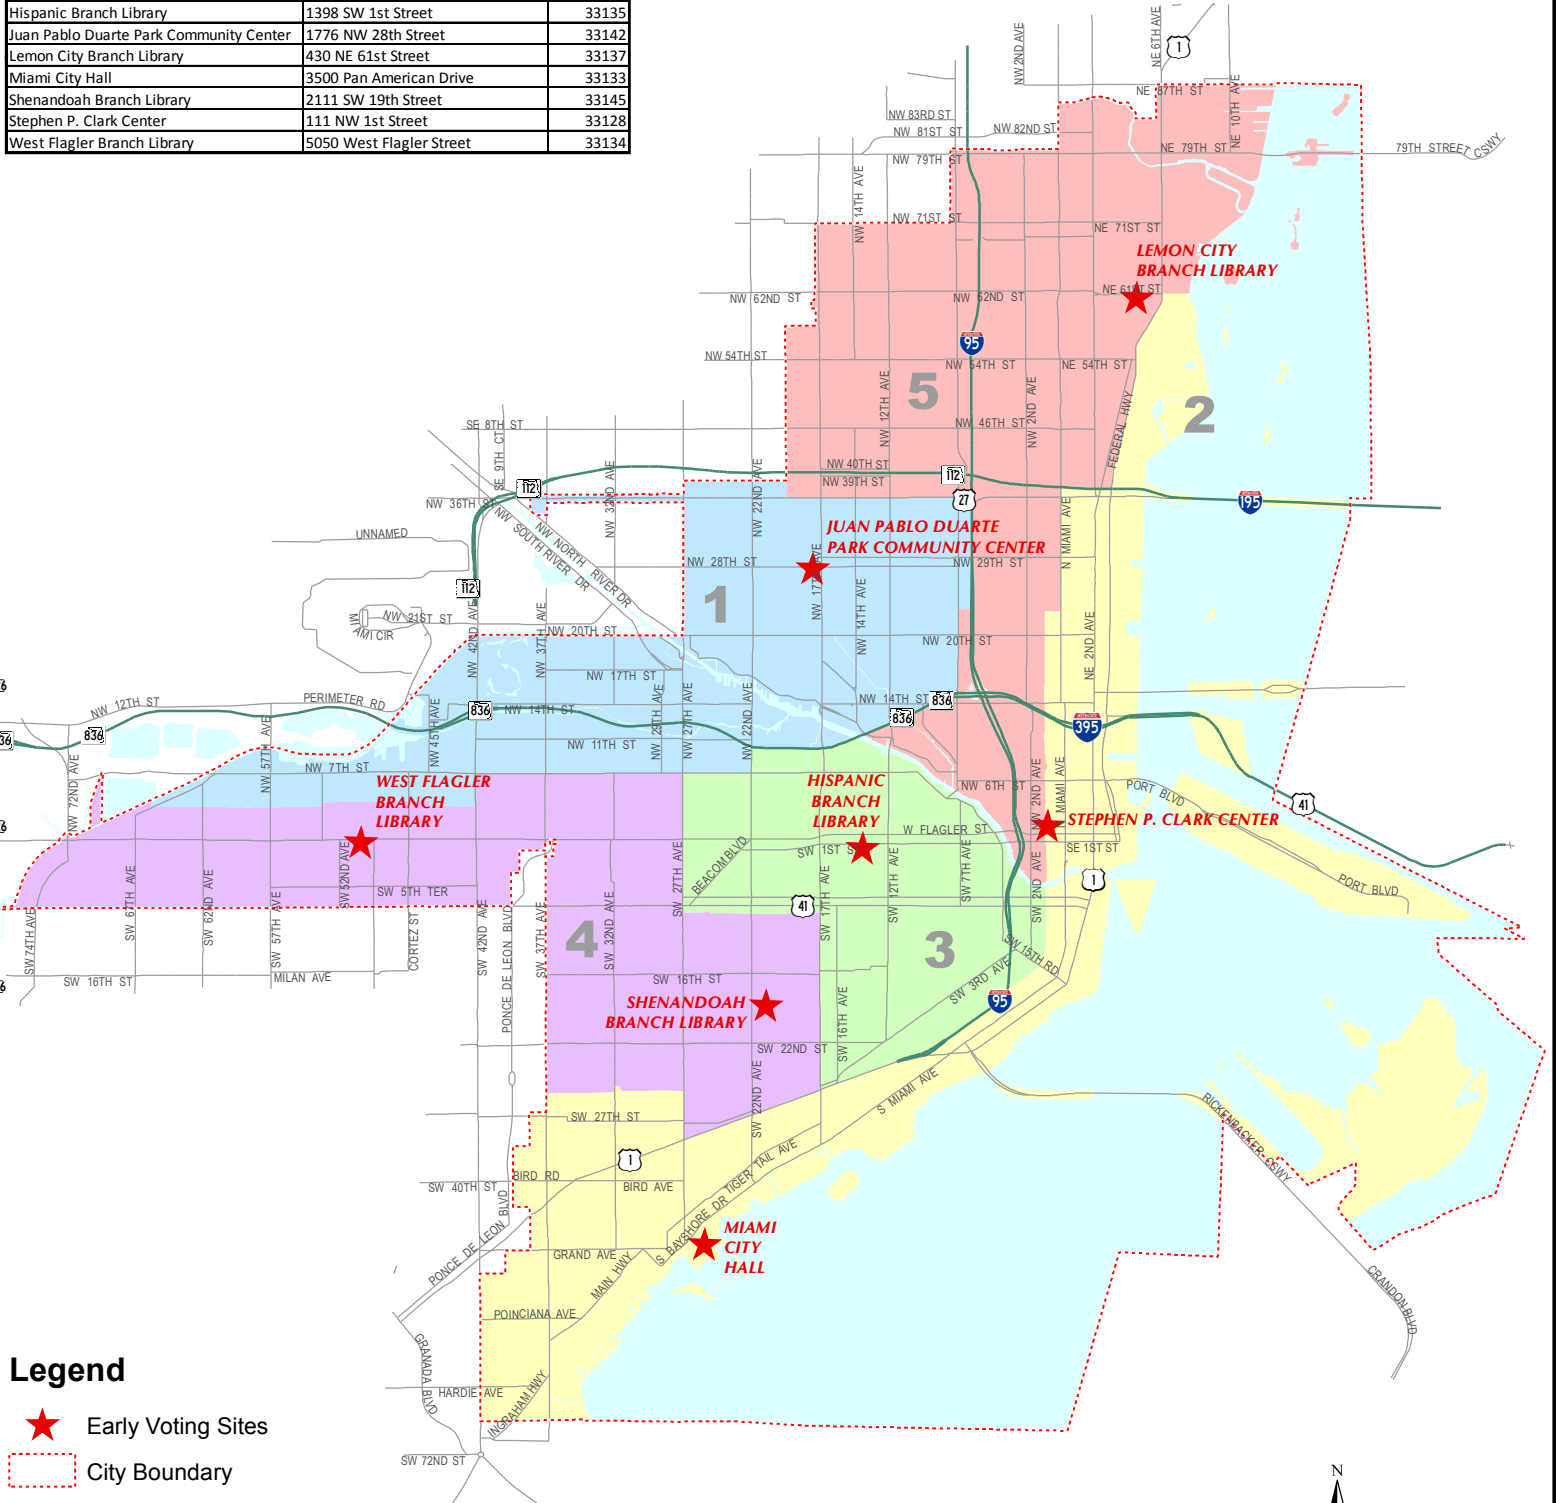

**EARLY VOTING SITES AND SCHEDULE FOR THE
NOVEMBER 7, 2017
CITY OF MIAMI GENERAL MUNICIPAL AND SPECIAL ELECTIONS**

Early Voting for the November 7, 2017 City of Miami General Municipal and Special Elections has been scheduled for the designated sites, dates, and times referenced below. City of Miami registered voters may choose to vote at any of the Early Voting sites on the dates and times in which they are open.

Early Voting sites located within the City of Miami include the following:

EARLY VOTING SITES
Hispanic Branch Library , 1398 SW 1 st Street, Miami, FL 33135
Juan Pablo Duarte Park Community Center , 1776 NW 28 th Street, Miami, FL 33142
Lemon City Branch Library , 430 NE 61 st Street, Miami, FL 33137
Miami City Hall , 3500 Pan American Drive, Miami, FL 33133 (Entrance for Polling Place @ Northeast Side of Building / ADA Entrance @ City Hall Front Door)
Shenandoah Branch Library , 2111 SW 19 th Street, Miami, FL 33145
Stephen P. Clark Government Center , 111 NW 1 st Street, Miami, FL 33128 (Miami-Dade Elections Department Branch Office located in the Lobby)
West Flagler Branch Library , 5050 West Flagler Street, Miami, FL 33134

When voting at any voting location, whether at an Early Voting site or on Election Day, be sure to bring a current and valid identification that contains your name, photograph and signature. While it is not required that you bring your voter information card to the polling place, it will expedite your check-in process.

Legend

- ★ Early Voting Sites
- City Boundary

Commission Districts

- District 1
- District 2
- District 3
- District 4
- District 5