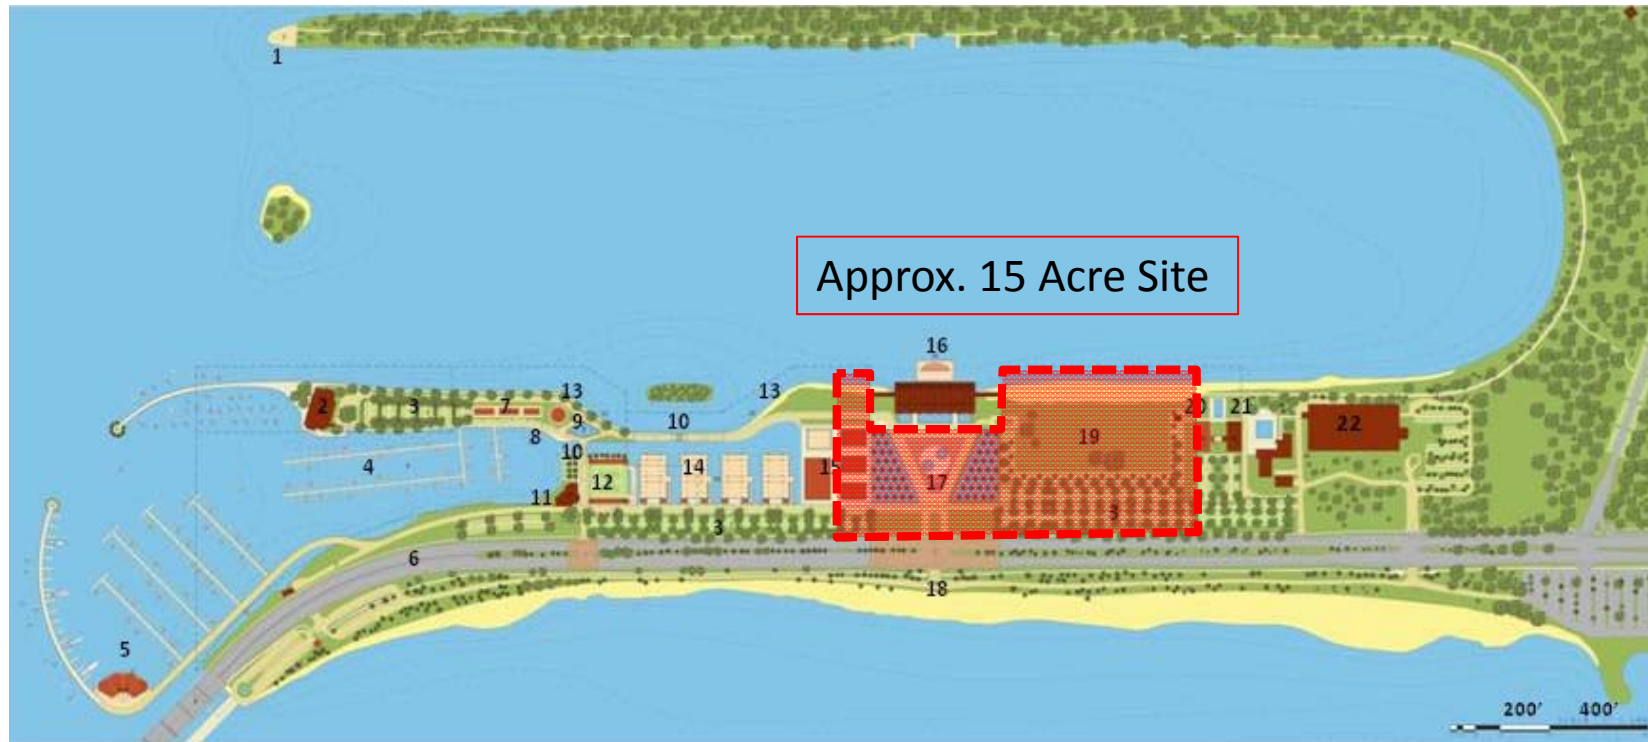

Miami Marine Park

Master Plan Proposal

Legend

- | | | |
|----------------------------------|---|-----------------------------------|
| 1. Lookout point | 9. Fountain | 17. Marine Stadium entrance plaza |
| 2. Rusty Pelican | 10. Rusty Pelican bridge | 18. Hobie beach |
| 3. Parking Garden | 11. Horacio's restaurant | 19. Open green field |
| 4. Existing Rickenbacker Marina | 12. Parking structure with retail liner | 20. Swim Gym |
| 5. Proposed new Marina expansion | 13. Pedestrian walkway | 21. Rowing Club |
| 6. Rickenbacker Causeway | 14. Dry stack storage | 22. Mast Academy |
| 7. Fresh Market | 15. Marine Exhibition Center | |
| 8. Fishing Charter Dock | 16. Miami Marine Stadium | |