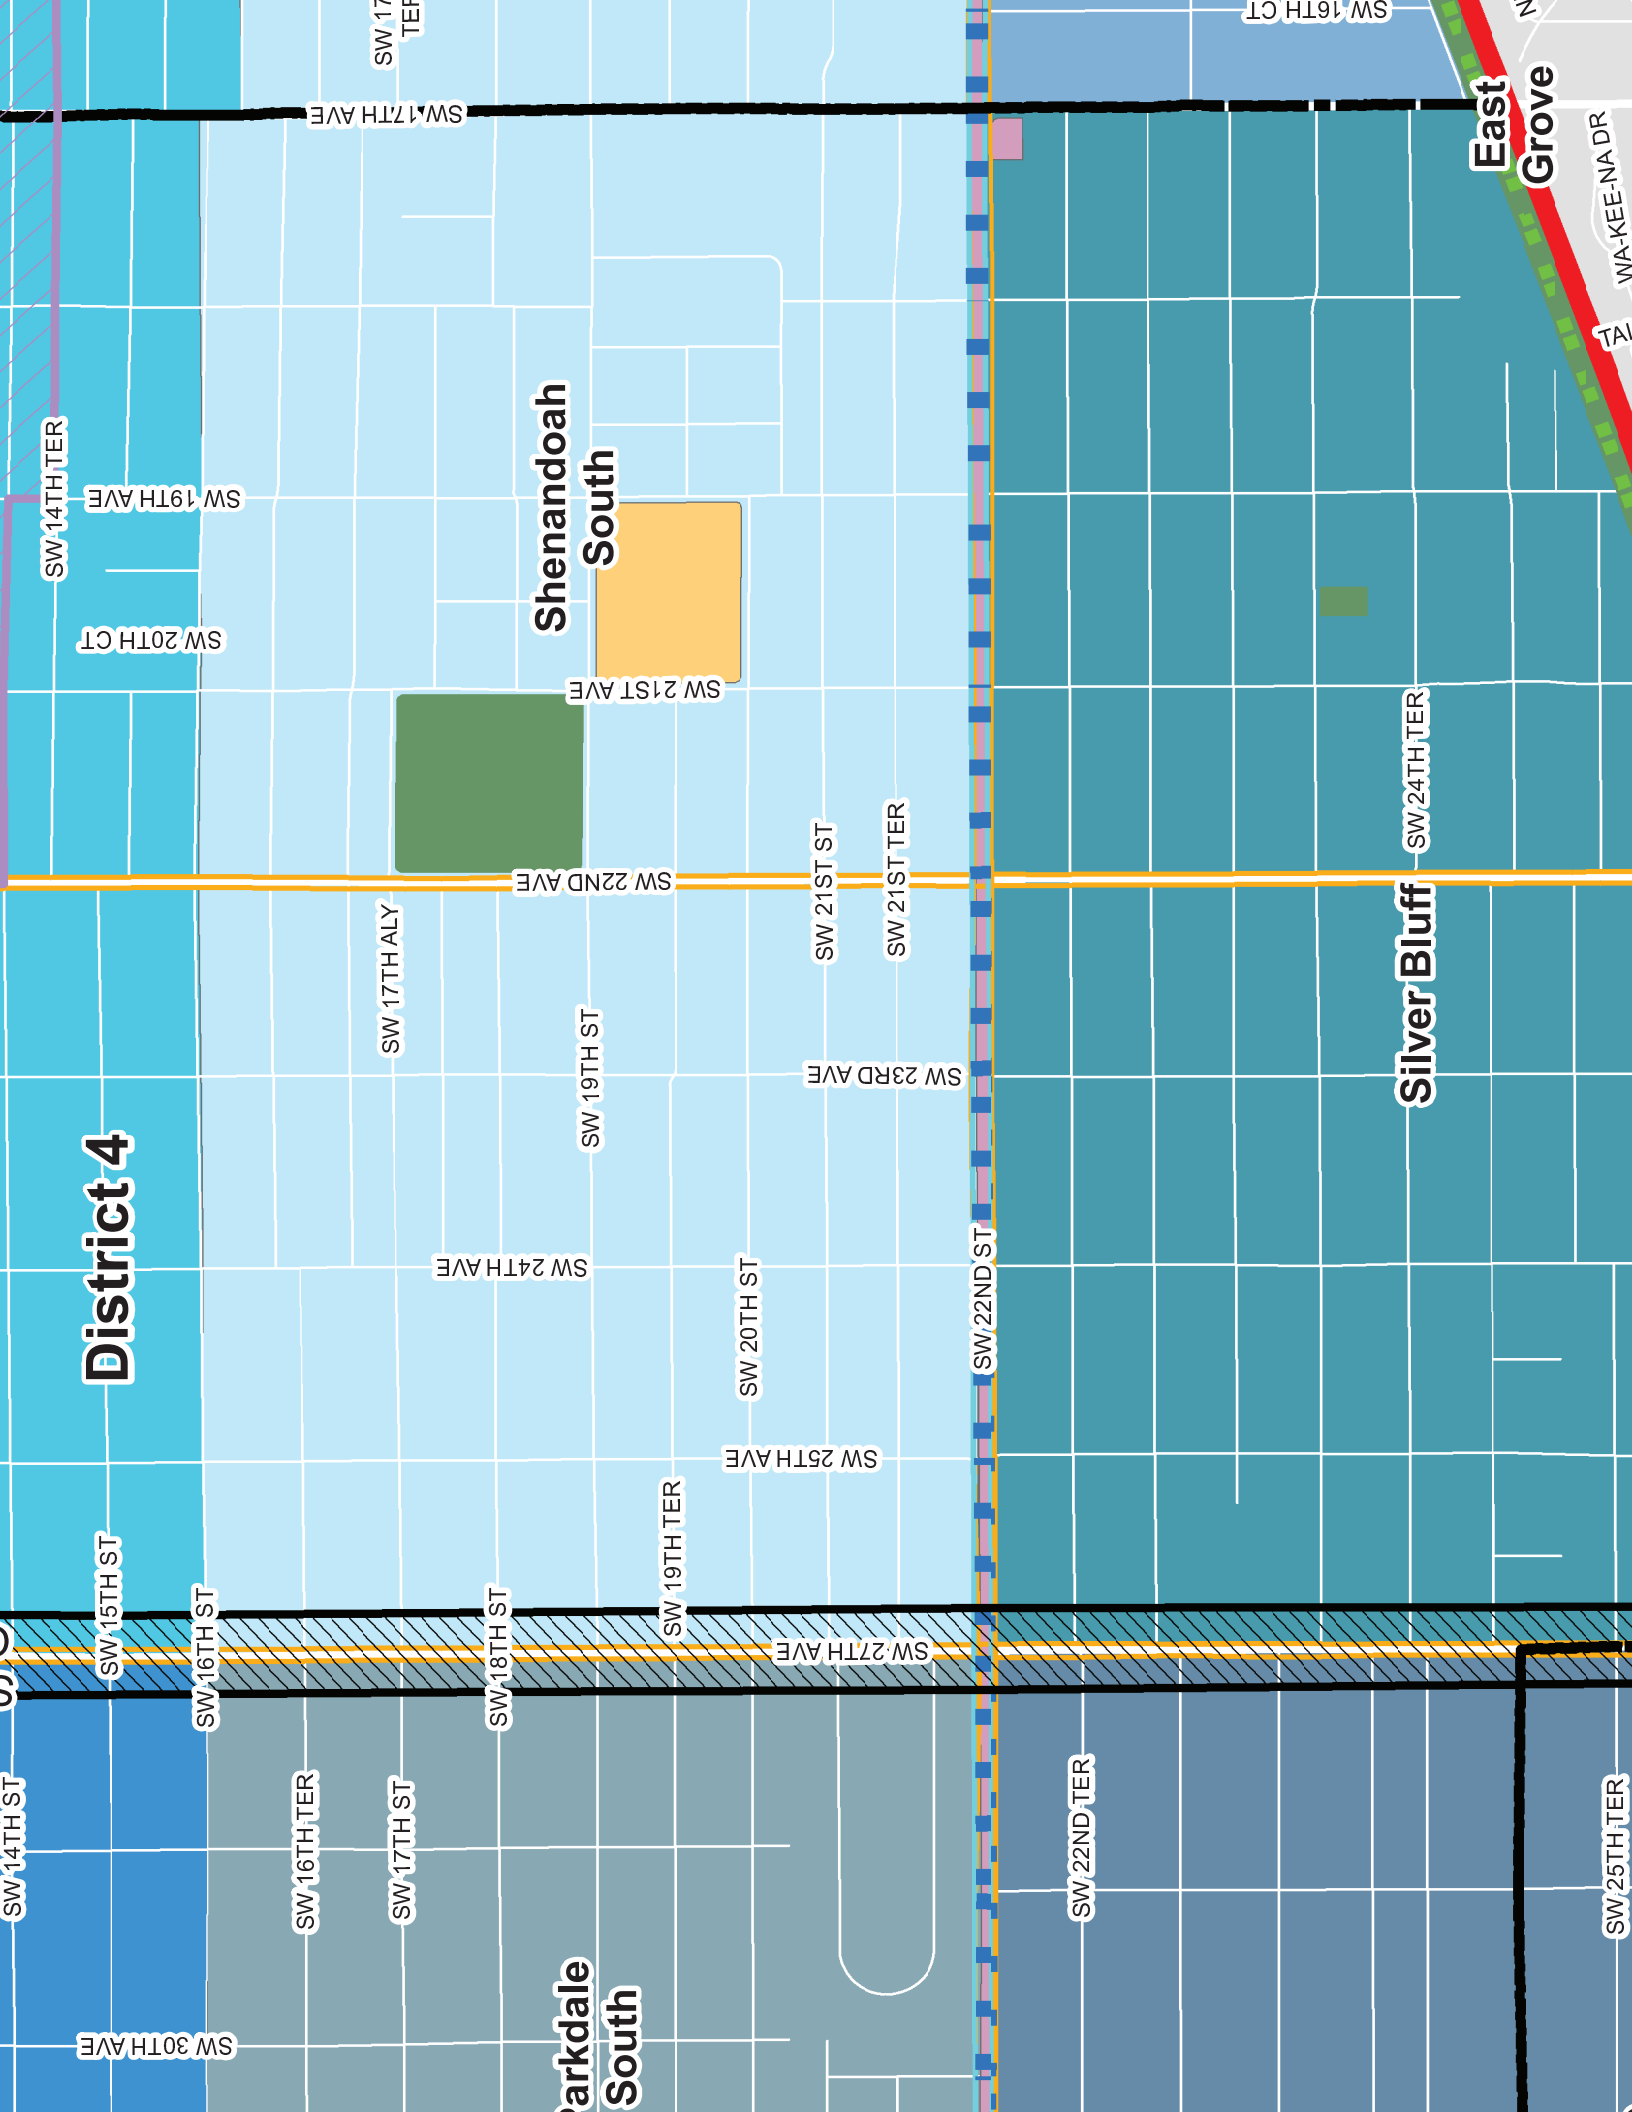

District 4

Shenandoah South

Silver Bluff

Arkdale South

East Grove

SW 14th Ter

SW 19th Ave

SW 20th Ct

SW 21st Ave

SW 22nd Ave

SW 17th Aly

SW 19th St

SW 21st St

SW 21st Ter

SW 23rd Ave

SW 24th Ave

SW 20th St

SW 22nd St

SW 25th Ave

SW 19th Ter

SW 27th Ave

SW 15th St

SW 16th St

SW 18th St

SW 16th Ter

SW 17th St

SW 22nd Ter

SW 25th Ter

SW 30th Ave

SW 17th Ter

SW 17th Ave

SW 16th Ct